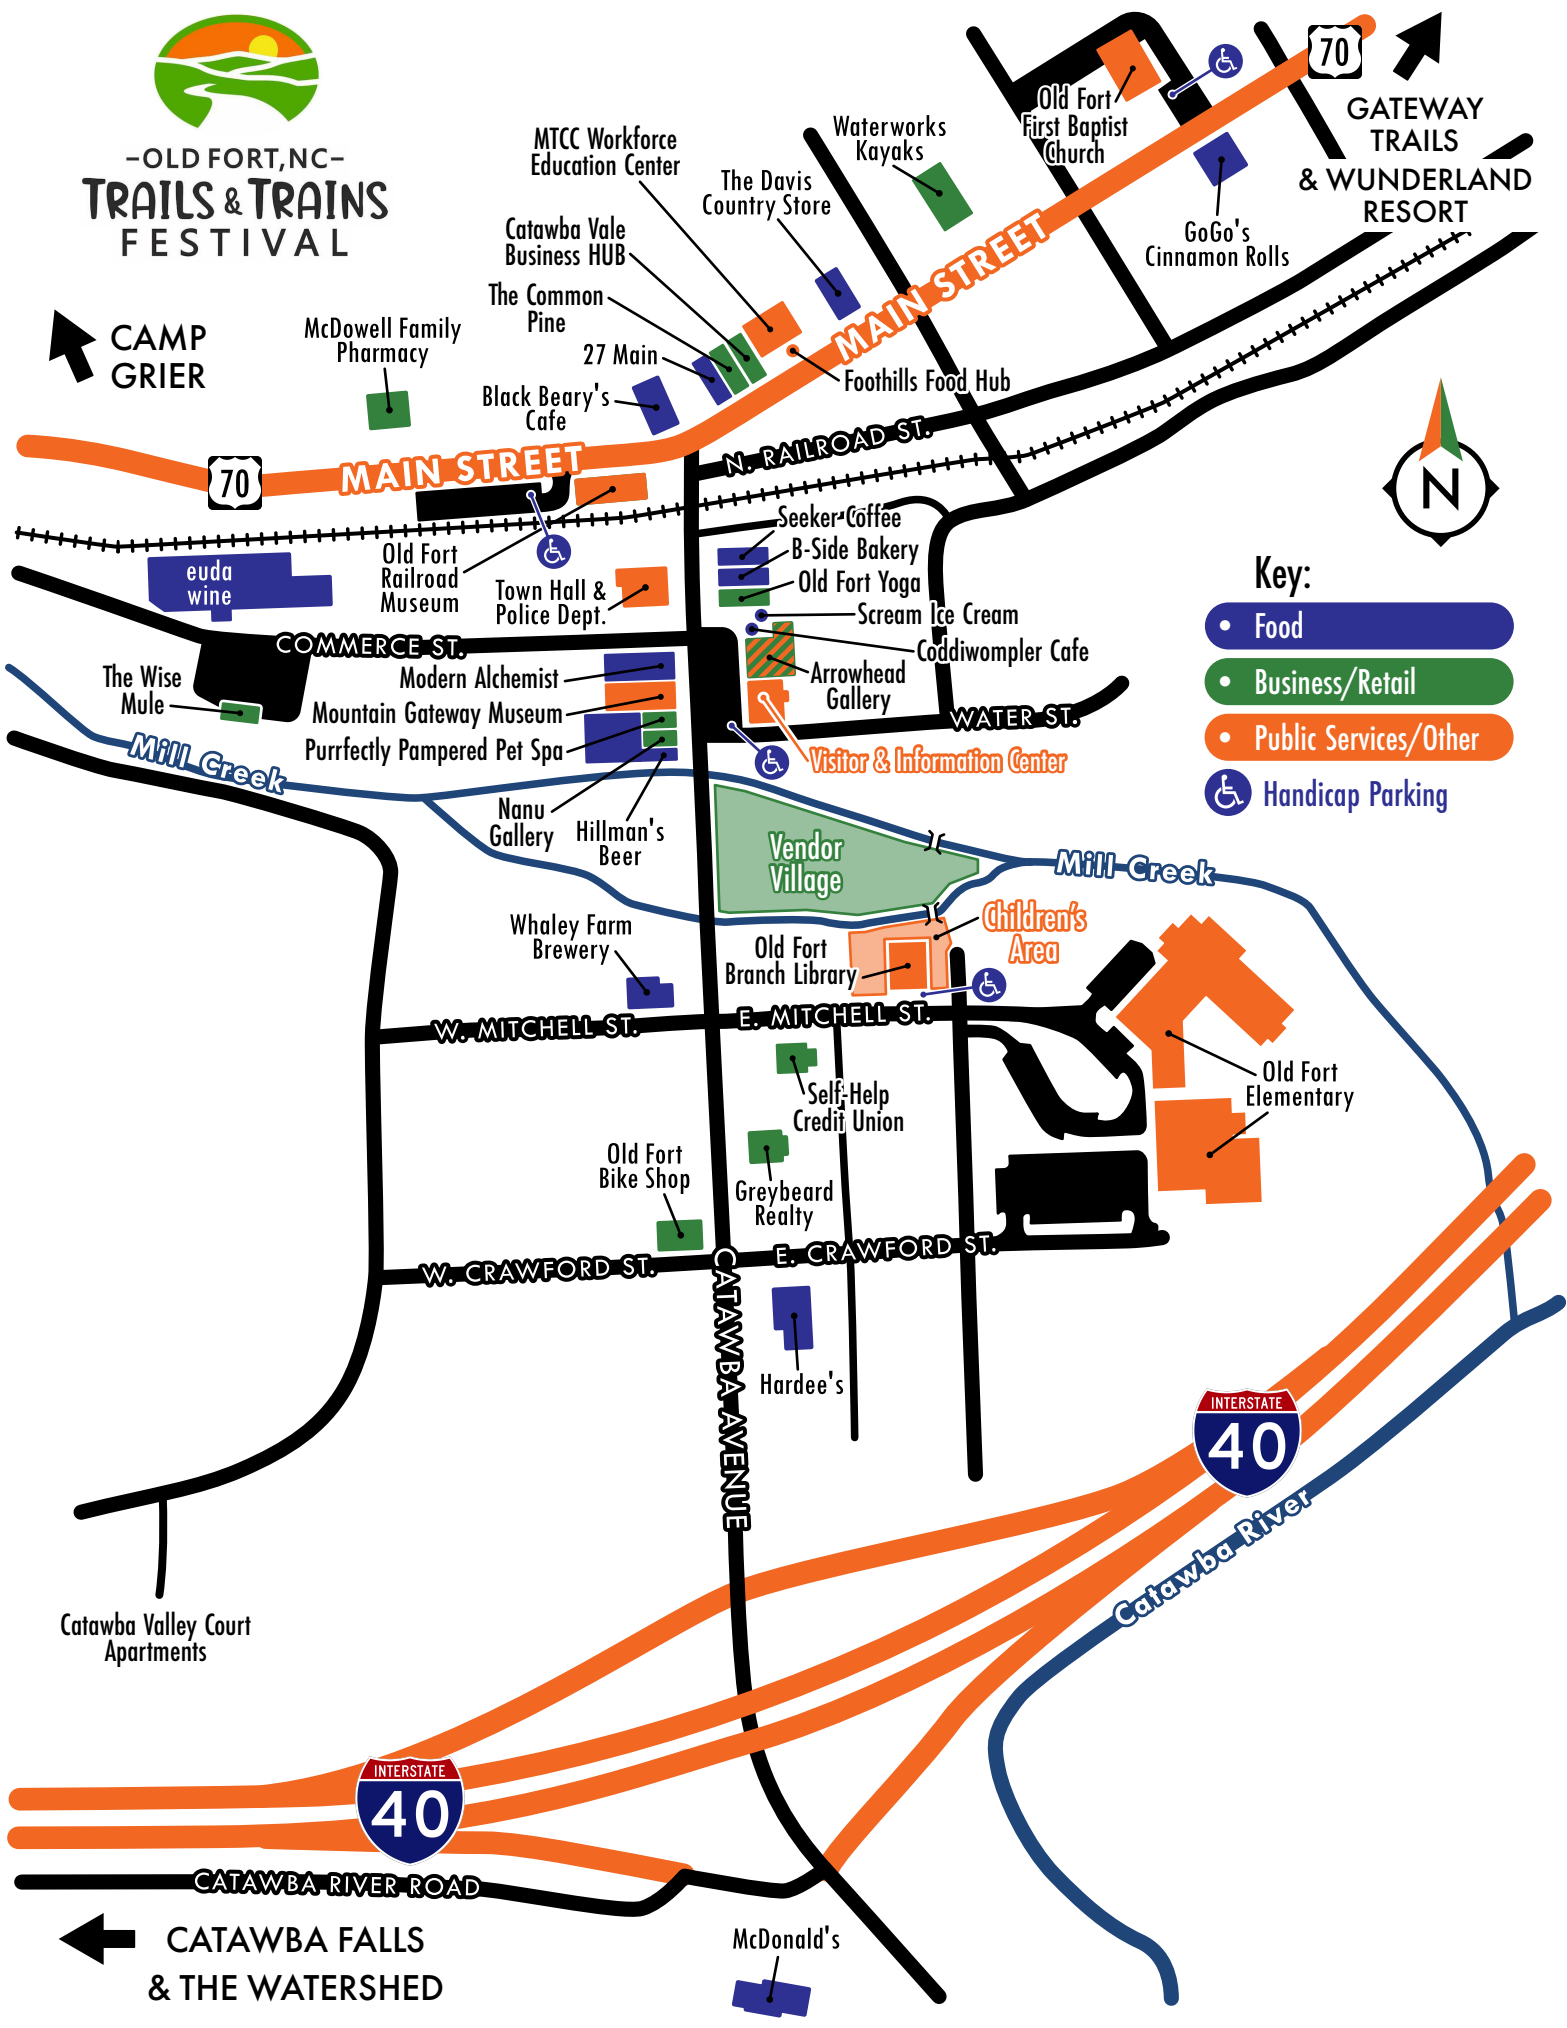

# -OLD FORT, NC- TRAILS & TRAINS FESTIVAL

CAMP  
GRIER

GATEWAY  
TRAILS  
& WUNDERLAND  
RESORT

CATAWBA FALLS  
& THE WATERSHED

**Key:**

- Food
- Business/Retail
- Public Services/Other
- ♿ Handicap Parking

MTCC Workforce  
Education Center

The Davis  
Country Store

Catawba Vale  
Business HUB

The Common  
Pine

27 Main

Black Beary's  
Cafe

Foothills Food Hub

Old Fort  
First Baptist  
Church

GoGo's  
Cinnamon Rolls

Seeker Coffee

B-Side Bakery

Old Fort Yoga

Scream Ice Cream

Arrowhead Gallery

Visitor & Information Center

Coddwompler Cafe

Local wine

Old Fort  
Railroad  
Museum

Town Hall &  
Police Dept.

COMMERCE ST.

The Wise  
Mule

Modern Alchemist

Mountain Gateway Museum

Purrfectly Pampered Pet Spa